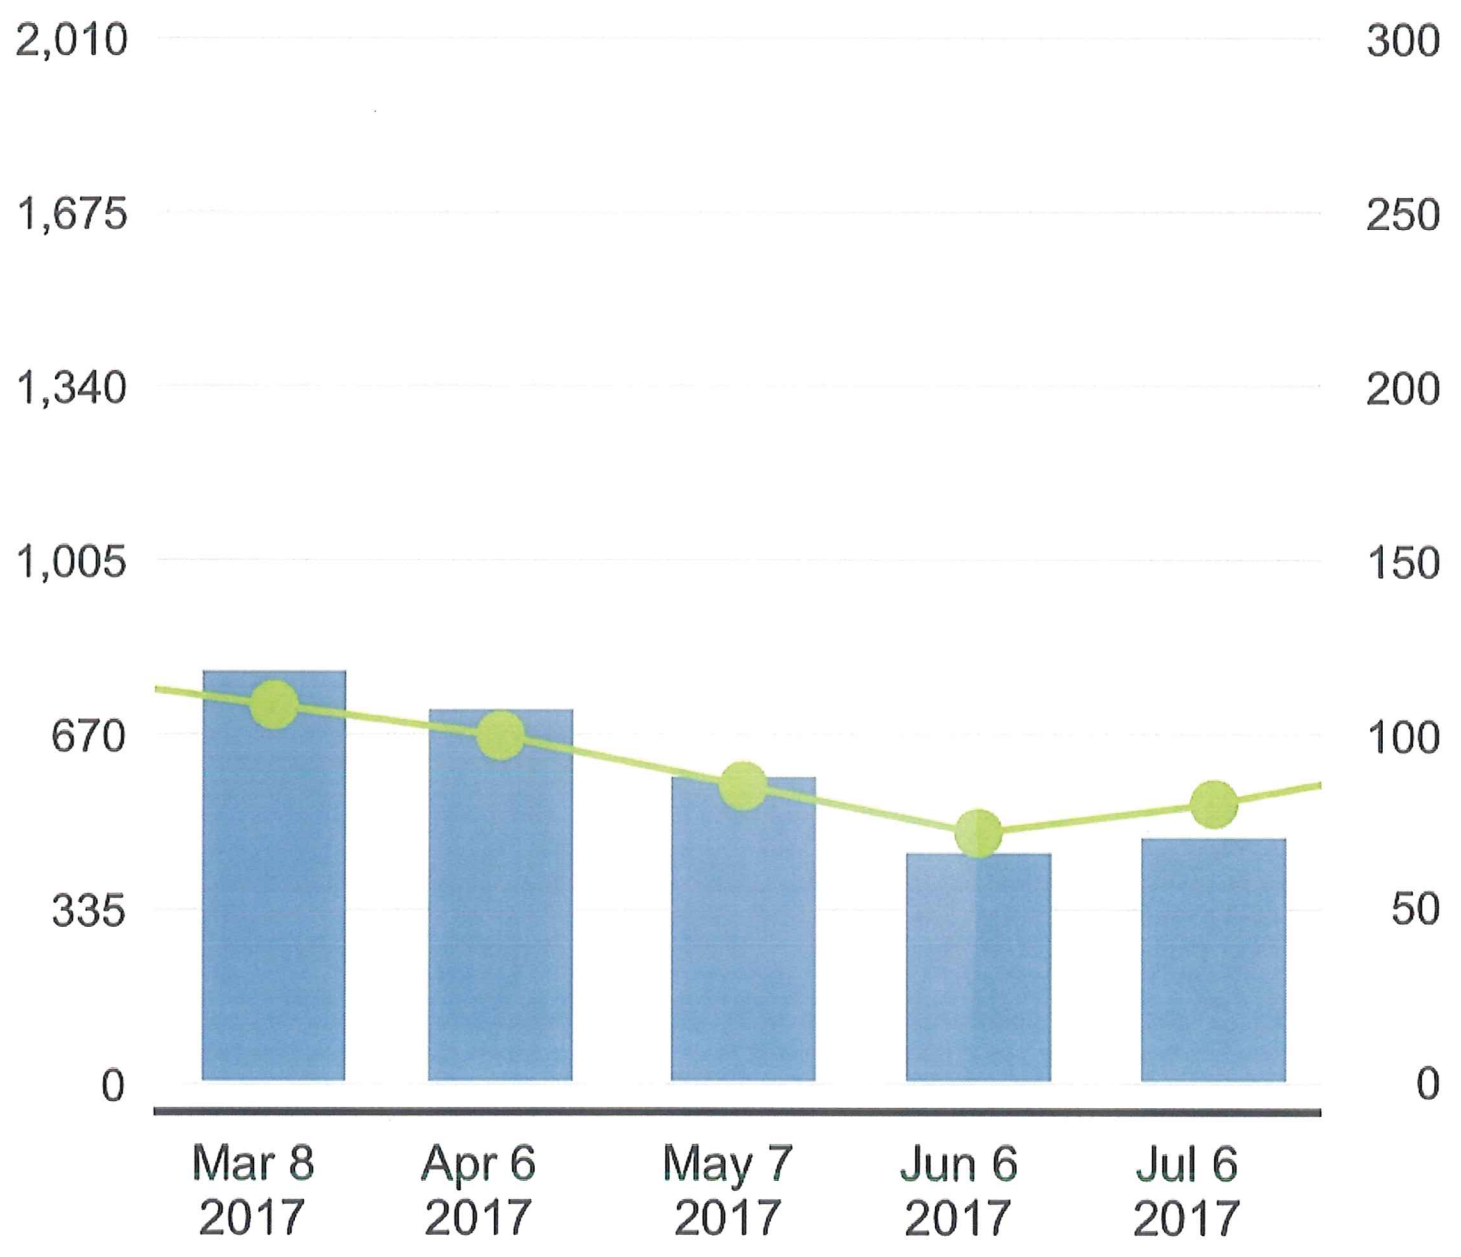

Usage type

Electricity ▼

Cost Temp

[View Full Screen](#)

Usage (kWh)

Cost ($)