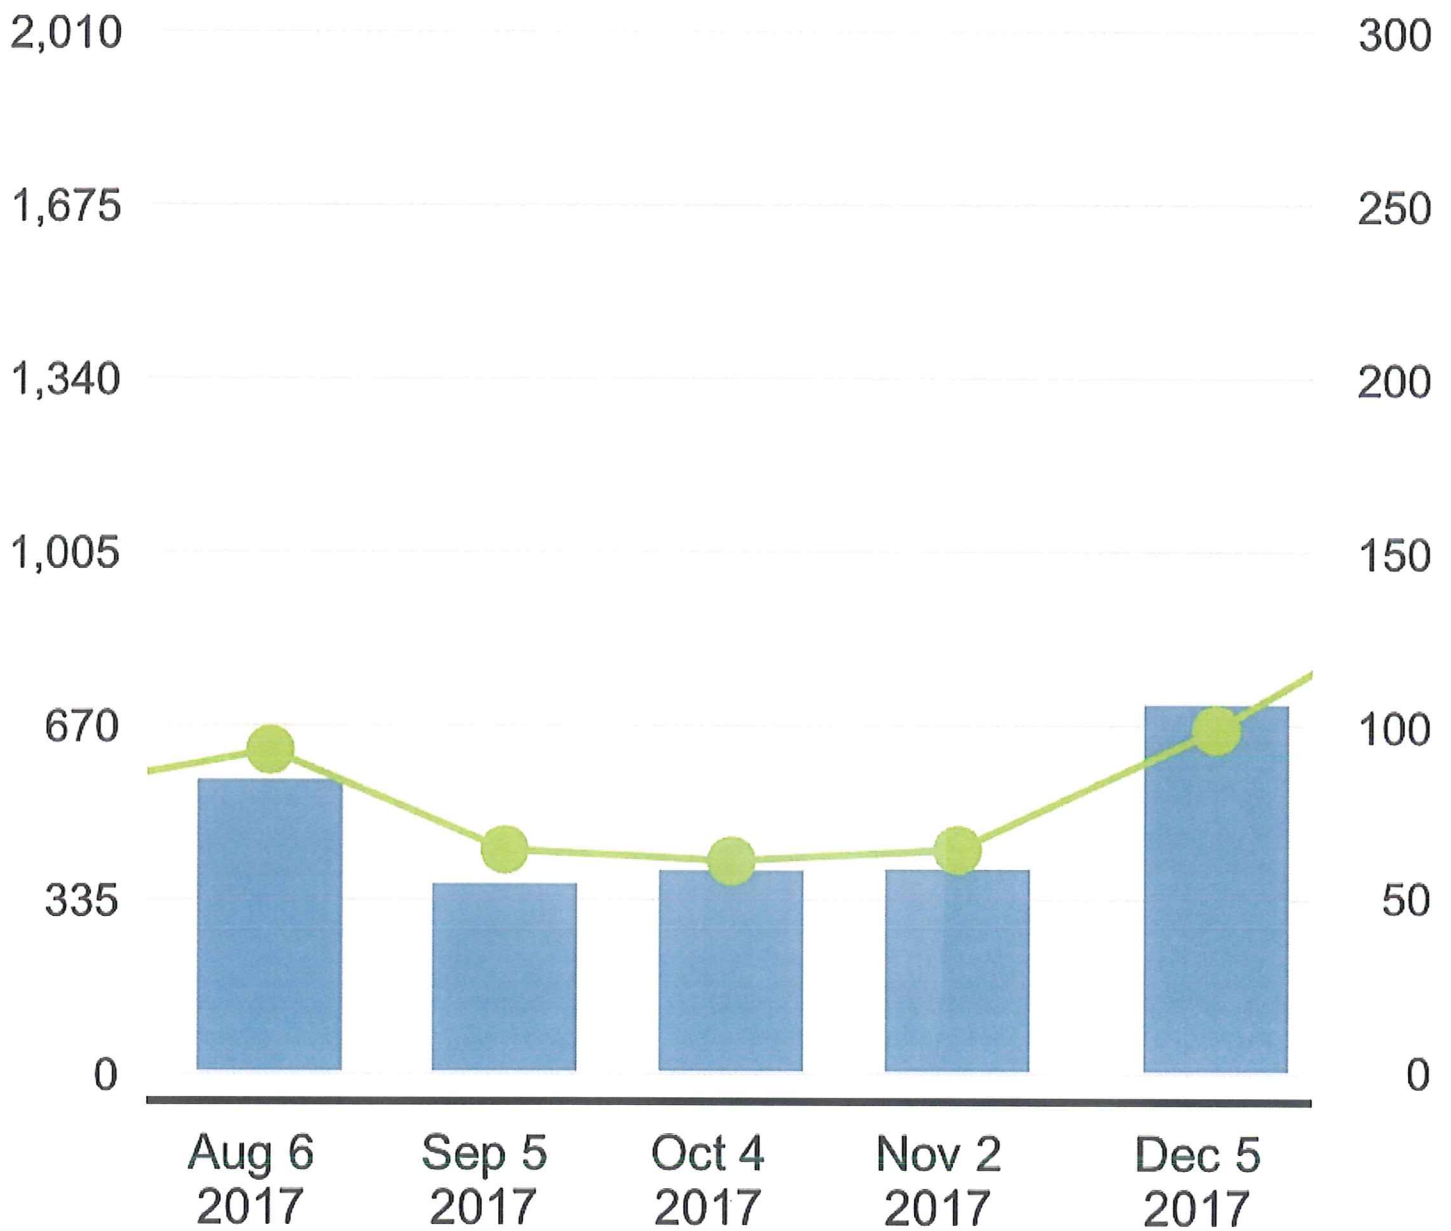

Usage type

Electricity ▼

Cost Temp

[View Full Screen](#)

Usage (kWh)

Cost ($)