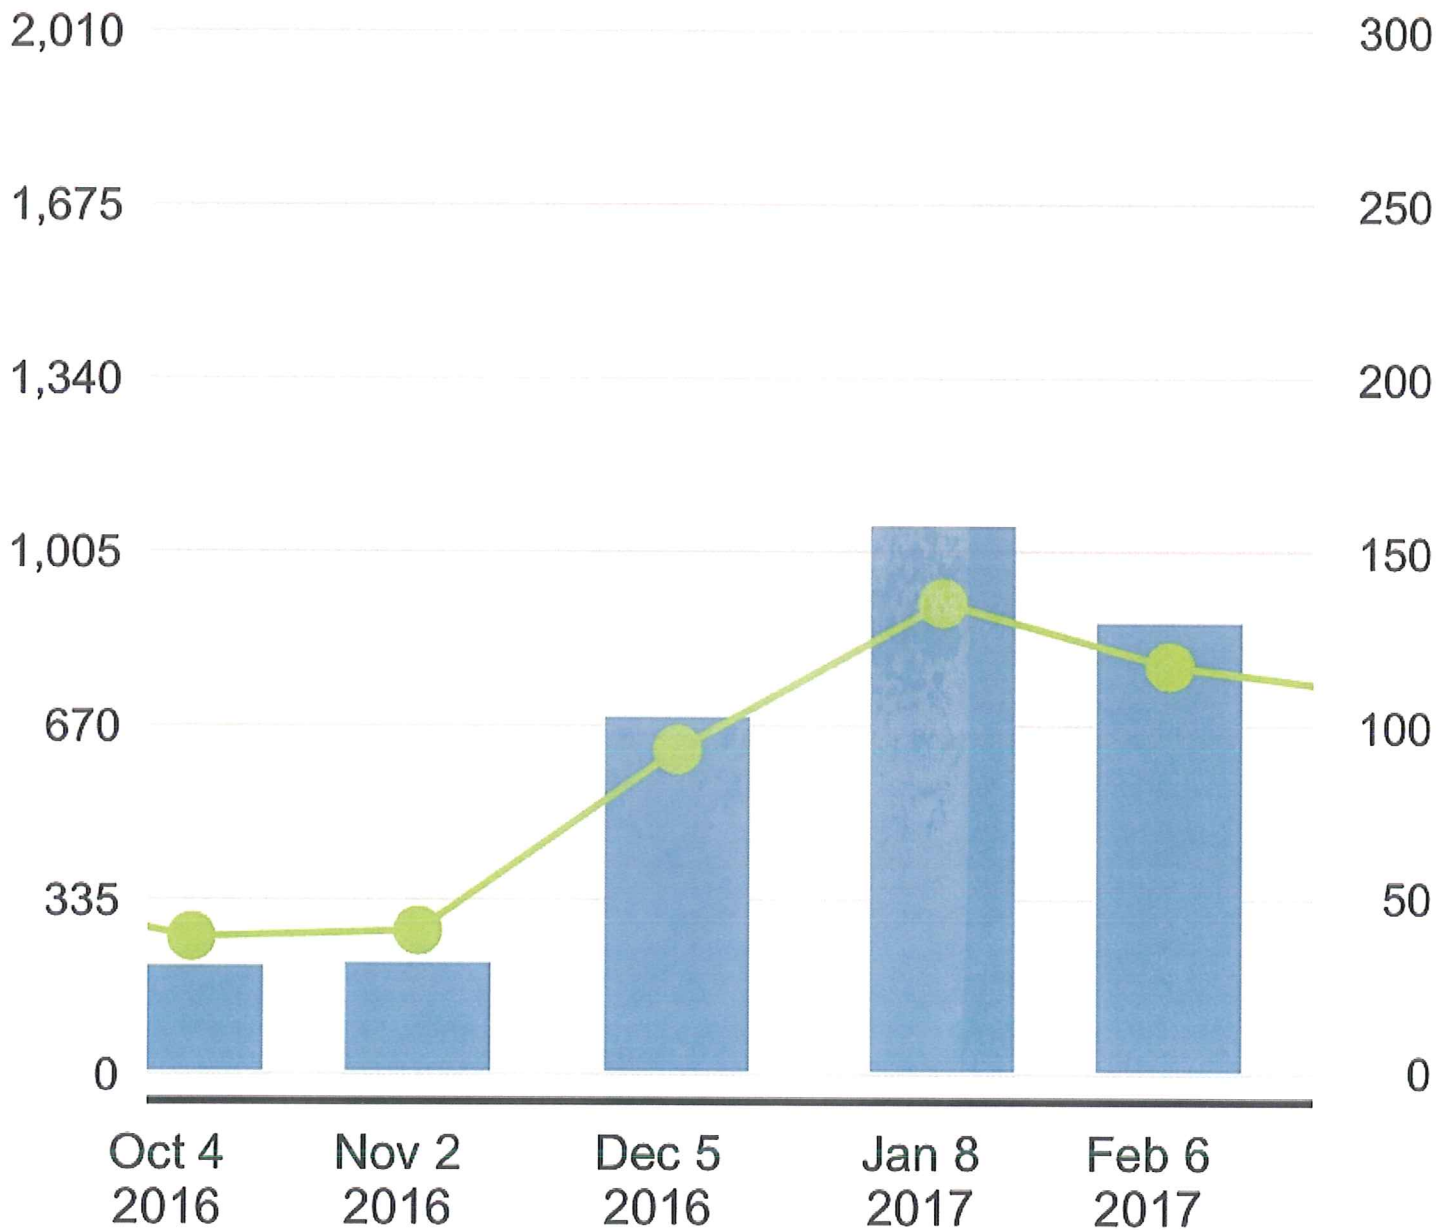

Usage type

Electricity ▼

Cost Temp

[View Full Screen](#)

Usage (kWh)

Cost (\$)

Usage type

Electricity ▼