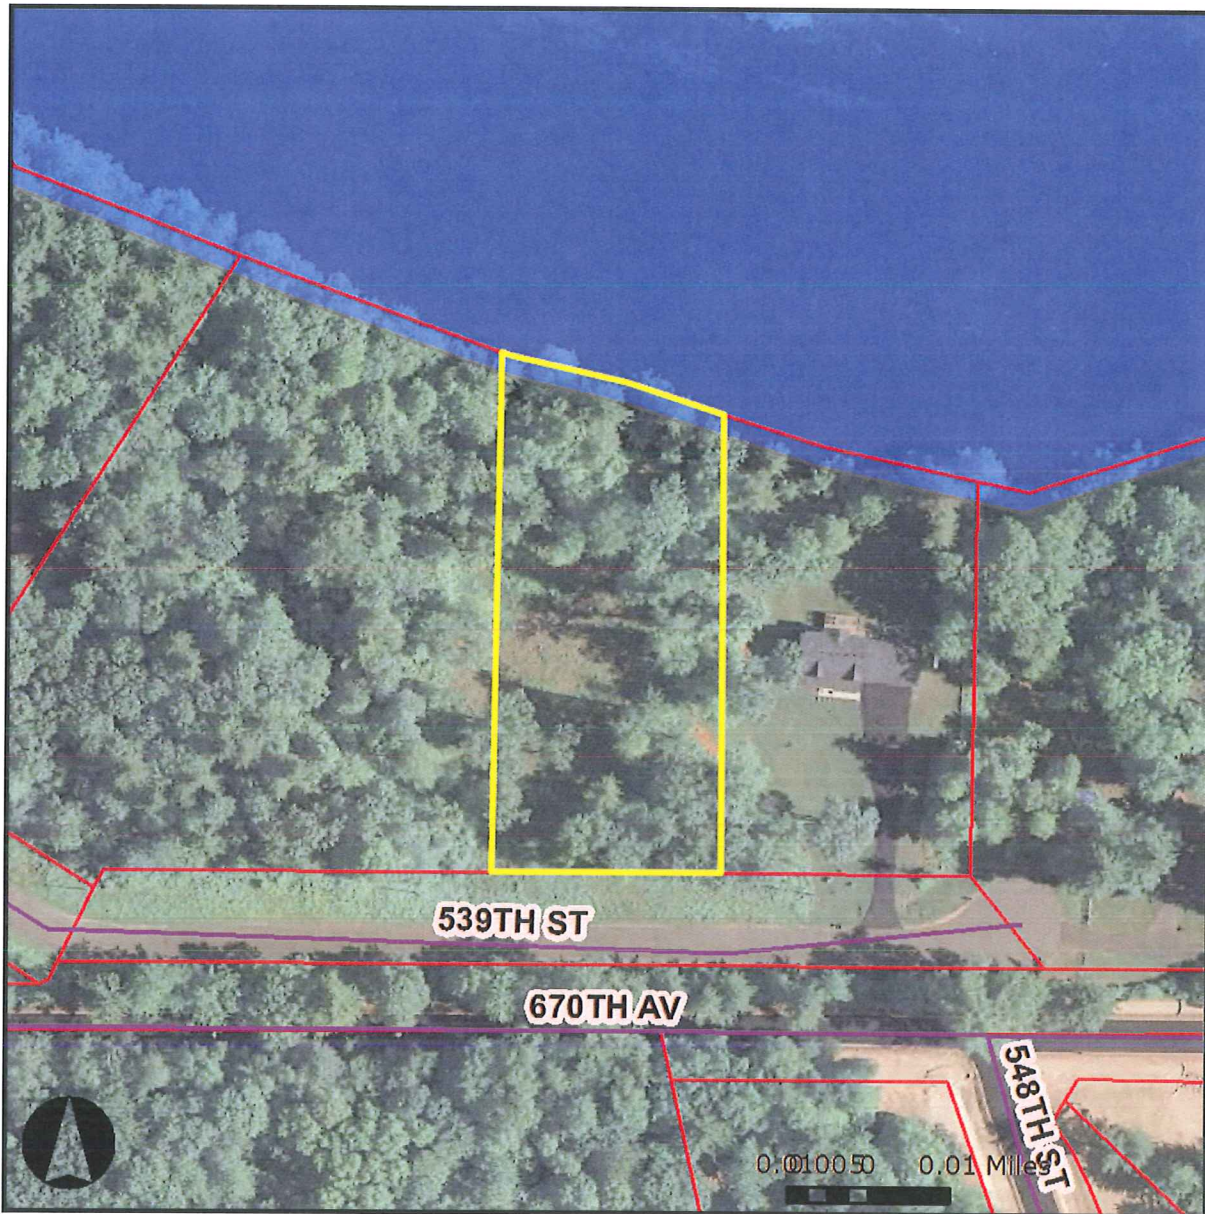

## DISCLAIMER OF LIABILITY

The information depicted on this map is a compilation of public record information including aerial photography and other base maps. No warranty is made, express or implied, as to the accuracy of the information used. The data layers are a representation of current data to the best of our knowledge and may contain errors. It is not a legally recorded map and cannot be substituted for field-verified information. Map may be reproduced with permission of the Dunn County Administrative Coordinators Office. Errors should be reported to the GIS Division, 800 Wilson Ave, Menomonie WI 54751. Phone (715) 231-6505.